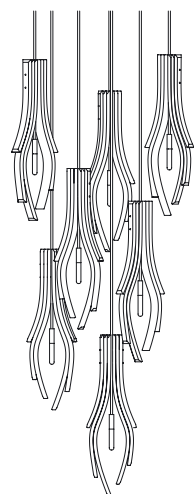

FORKS

Black fused glass prisms, brass nanocoating finish.

A proof that charming designer light fixtures are not necessarily all hand blown. Flat glass, which was used in dark grey to produce Forks, is also ideal for experimenting. The long, faceted prisms were bent and assembled in a cluster, which is illuminated from the inside by golden coating.

Design by Katarina Kotulacova

OPTIONS

PENDANT
L 480 mm × W 240 mm × H 1050 mm

PENDANT
L 750 mm × W 400 mm × H 2000 mm

PENDANT
L 180 mm × W 50 mm × H 610 mm

PENDANT
L 230 mm × W 50 mm × H 800 mm

WALL SCONCE
L 180 mm × D 100 mm × H 950 mm