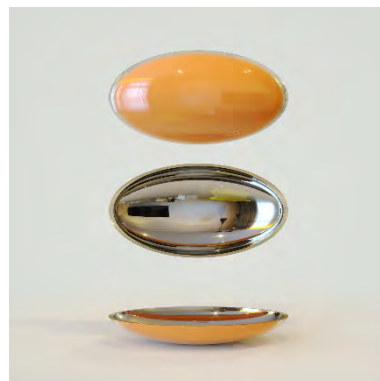

# BOWLS

The beauty of the light fixture centres on a simple shape and the ever-attractive contrast. The smooth hand-blown bowls were rotated ninety degrees and suspended with the convex parts facing one another. This created a wave that is very elegant yet also pleasantly disordered. The contrast is accentuated by an alternating application of colours and metallic coatings, including black and gold, white and rose gold and many others. Time and many installations proven the eternity of this beautiful component.

OPAL OPAQUE  
+ BRASS

OPAL OPAQUE  
+ COPPER

RED OPAQUE  
+ BRASS

REFLEX GREEN  
OPAQUE  
+ TITAN

ORANGE OPAQUE  
+ SILVER

REFLEX GREEN  
OPAQUE  
+ VIOLET TITAN

MINT GREEN  
+ BRASS