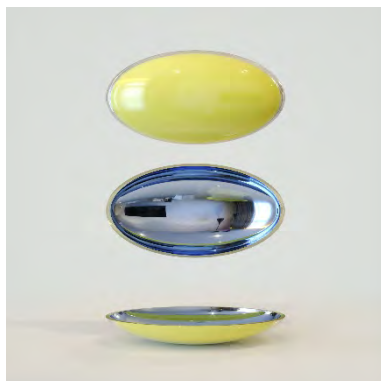

BLACK OPAQUE
+ SILVER

REFLEX GREEN
OPAQUE
+ TITAN