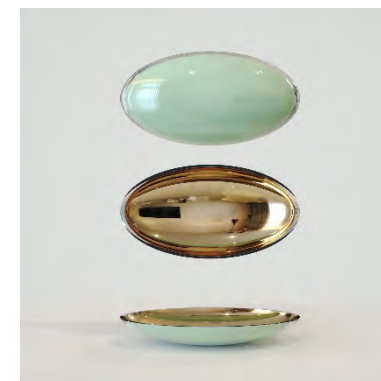

# BOWLS

The beauty of the light fixture centres on a simple shape and the ever-attractive contrast. The smooth hand-blown bowls were rotated ninety degrees and suspended with the convex parts facing one another. This created a wave that is very elegant yet also pleasantly disordered. The contrast is accentuated by an alternating application of colours and metallic coatings, including black and gold, white and rose gold and many others. Time and many installations proven the eternity of this beautiful component.

OPAL OPAQUE  
+ BRASS

OPAL OPAQUE  
+ COPPER

RED OPAQUE  
+ BRASS

REFLEX GREEN  
OPAQUE  
+ TITAN

ORANGE OPAQUE  
+ SILVER

REFLEX GREEN  
OPAQUE  
+ VIOLET TITAN

MINT GREEN  
+ BRASS