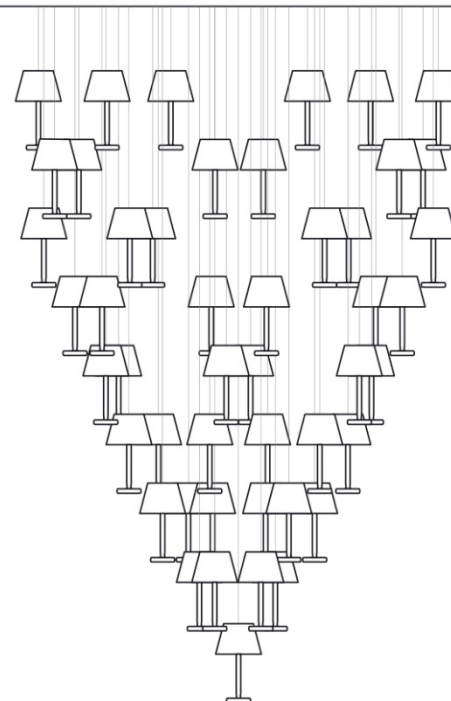

A set of lamps with a stand and a pedestal levitating freely in the air. There is something rebellious about it, underlined by independence and freedom.

**DIMENSIONS** Dia 3000 × H 4000 mm

**METALFINISH** polished stainless steel

# OPTIONS

---

---

Dia 3000 mm × H 4000 mm

---

---

Dia 2000 mm × H 3000 mm

---