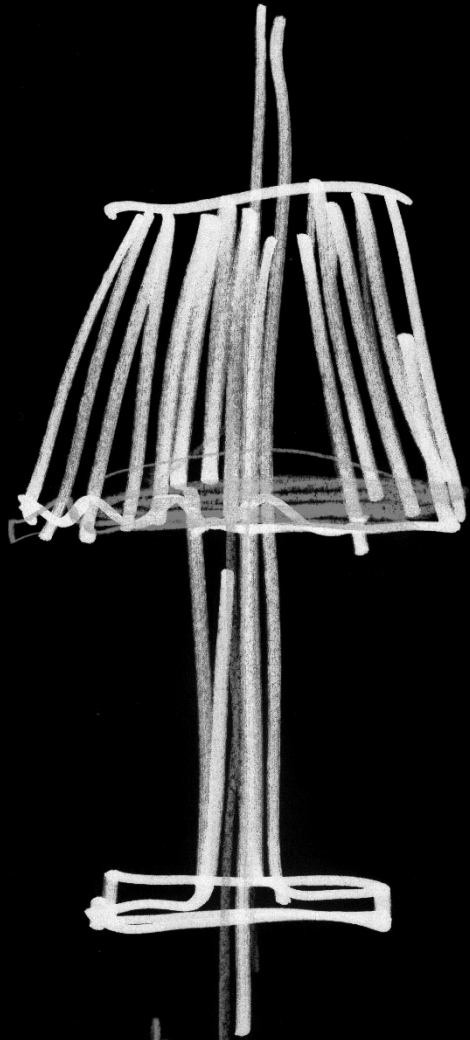

*Process
first stage
R.P.*