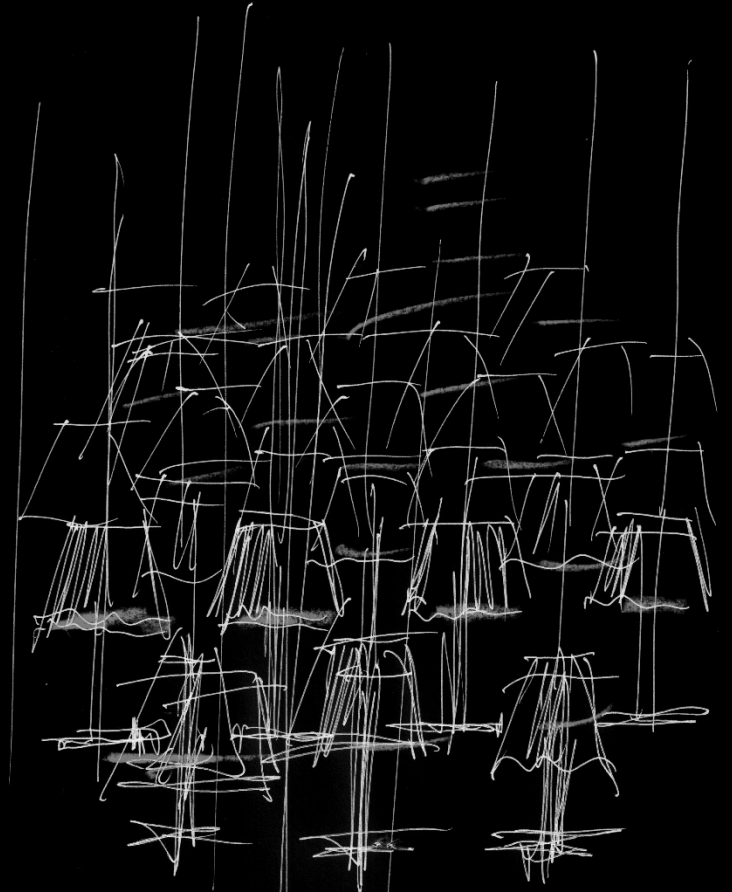

FIRST SKETCH

Passer
R.S.
first floor