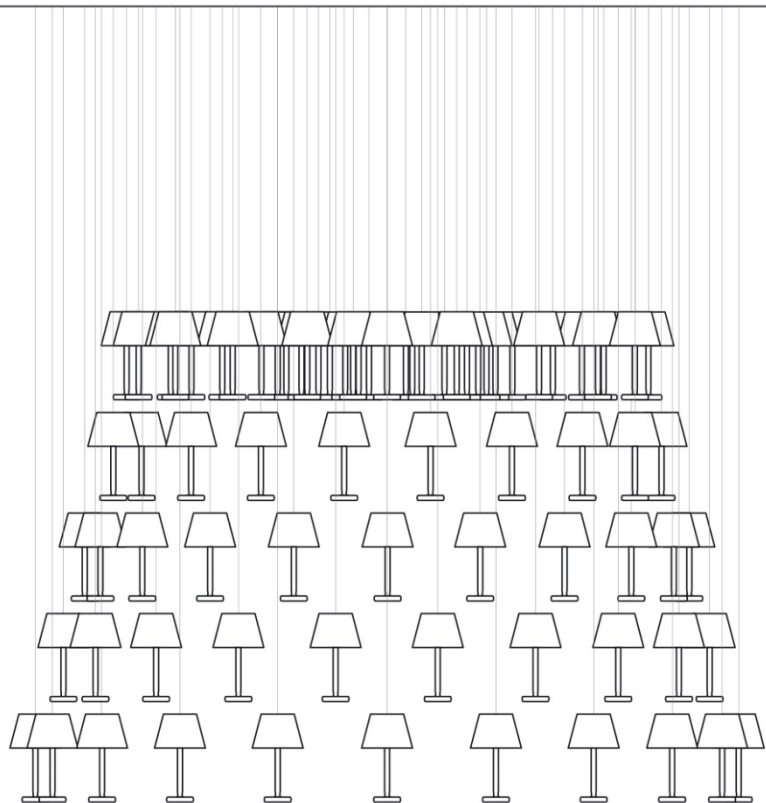

A set of lamps with a stand and a pedestal levitating freely in the air. There is something rebellious about it, underlined by independence and freedom.

**DIMENSIONS** Dia 3000 × H 4000 mm

**METALFINISH** polished stainless steel

# OPTIONS

---

---

Dia 3000 mm × H 4000 mm

---

---

Dia 2000 mm × H 3000 mm

---