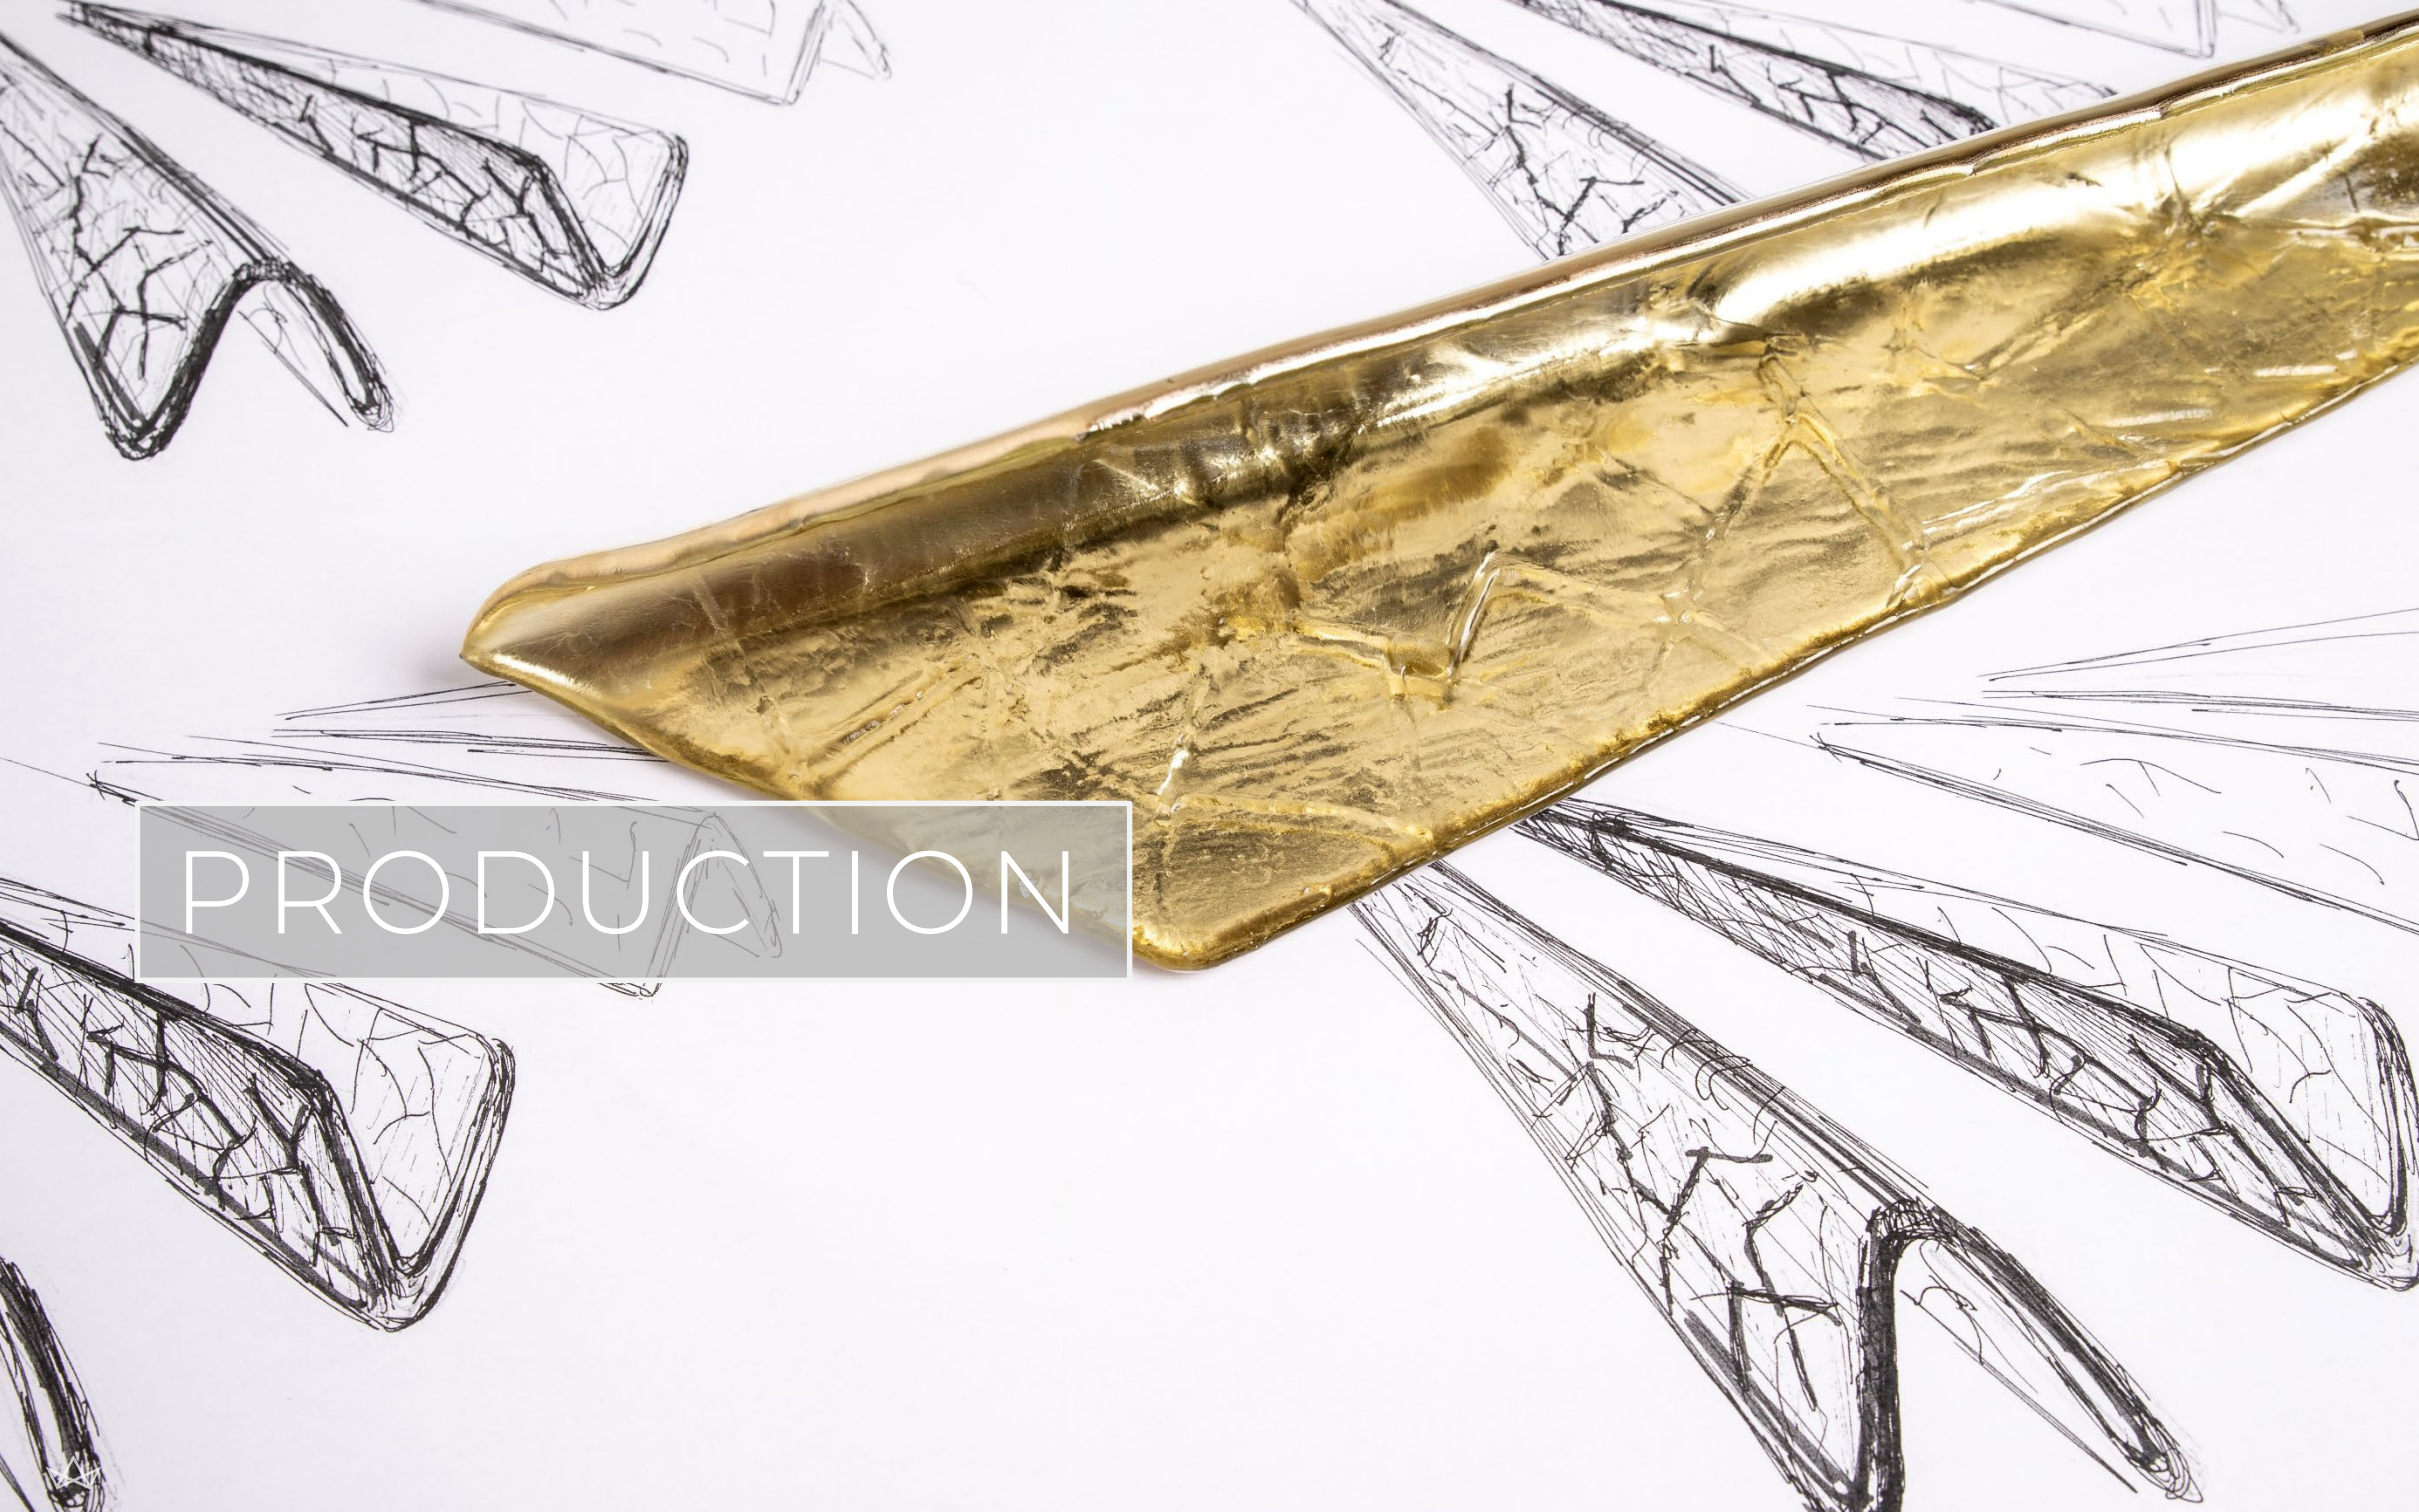

PRODUCTION