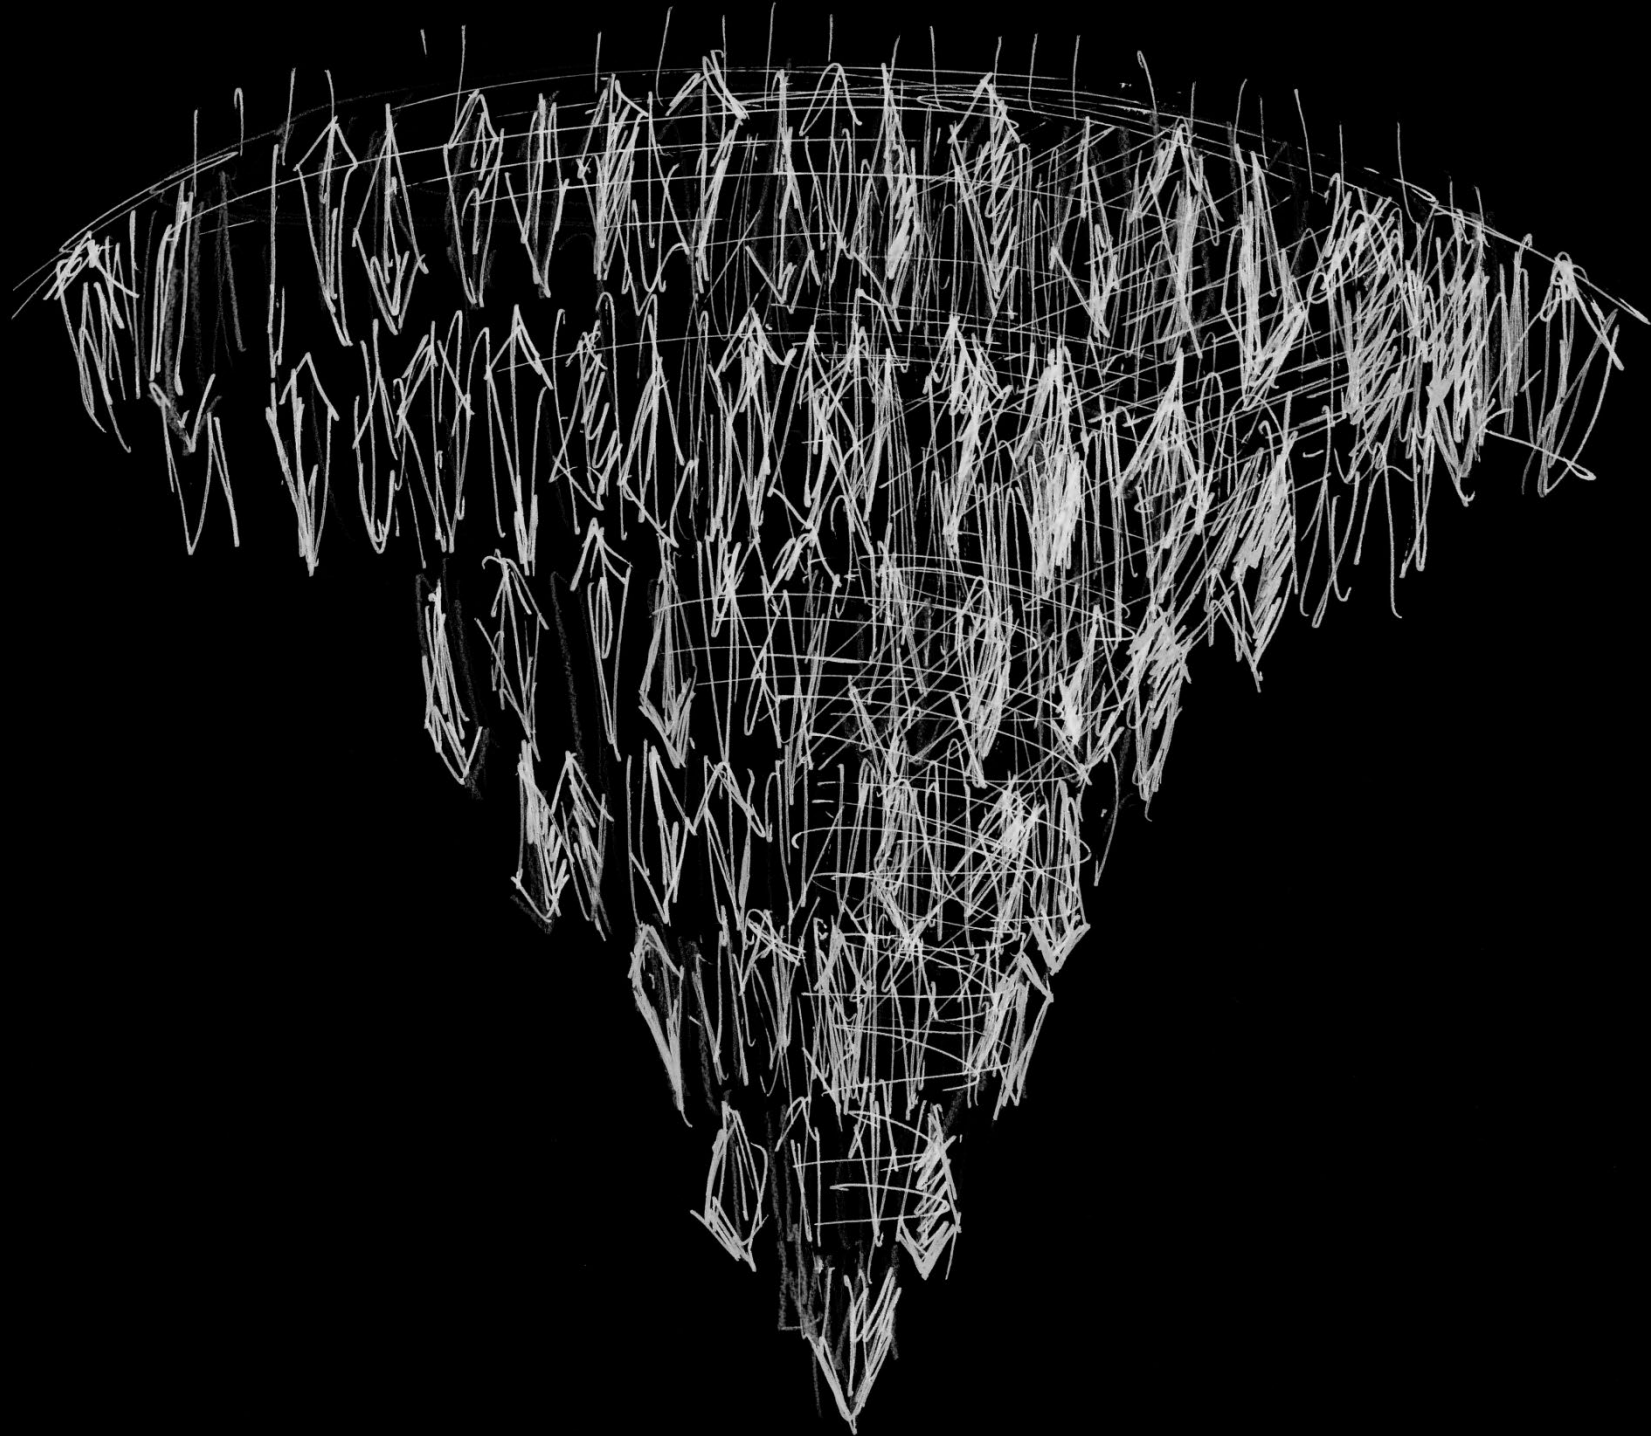

SANS  SOUCI

THE STORY ABOUT
VICA VERSA

VICE VERSA

Spectacular masterpiece introducing a contrast of various technologies. Soft blend of gold nano-coating with crystal glass accentuated with a texturized touch on slumped glass. Combination of deep gold color, imprints and its transparent sections, together with its grandiose installment, make this masterpiece bold and majestic.

DIMENSIONS Dia 4600×H 4300 mm

METALFINISH polished stainless steel

LIGHTSOURCE LED GU10

COMPONENTS slumped flat glass, optical pattern, metal coated

DESIGNER Jiří Křišica

FIRST SKETCH

FIRST SKET

VISUALISATION