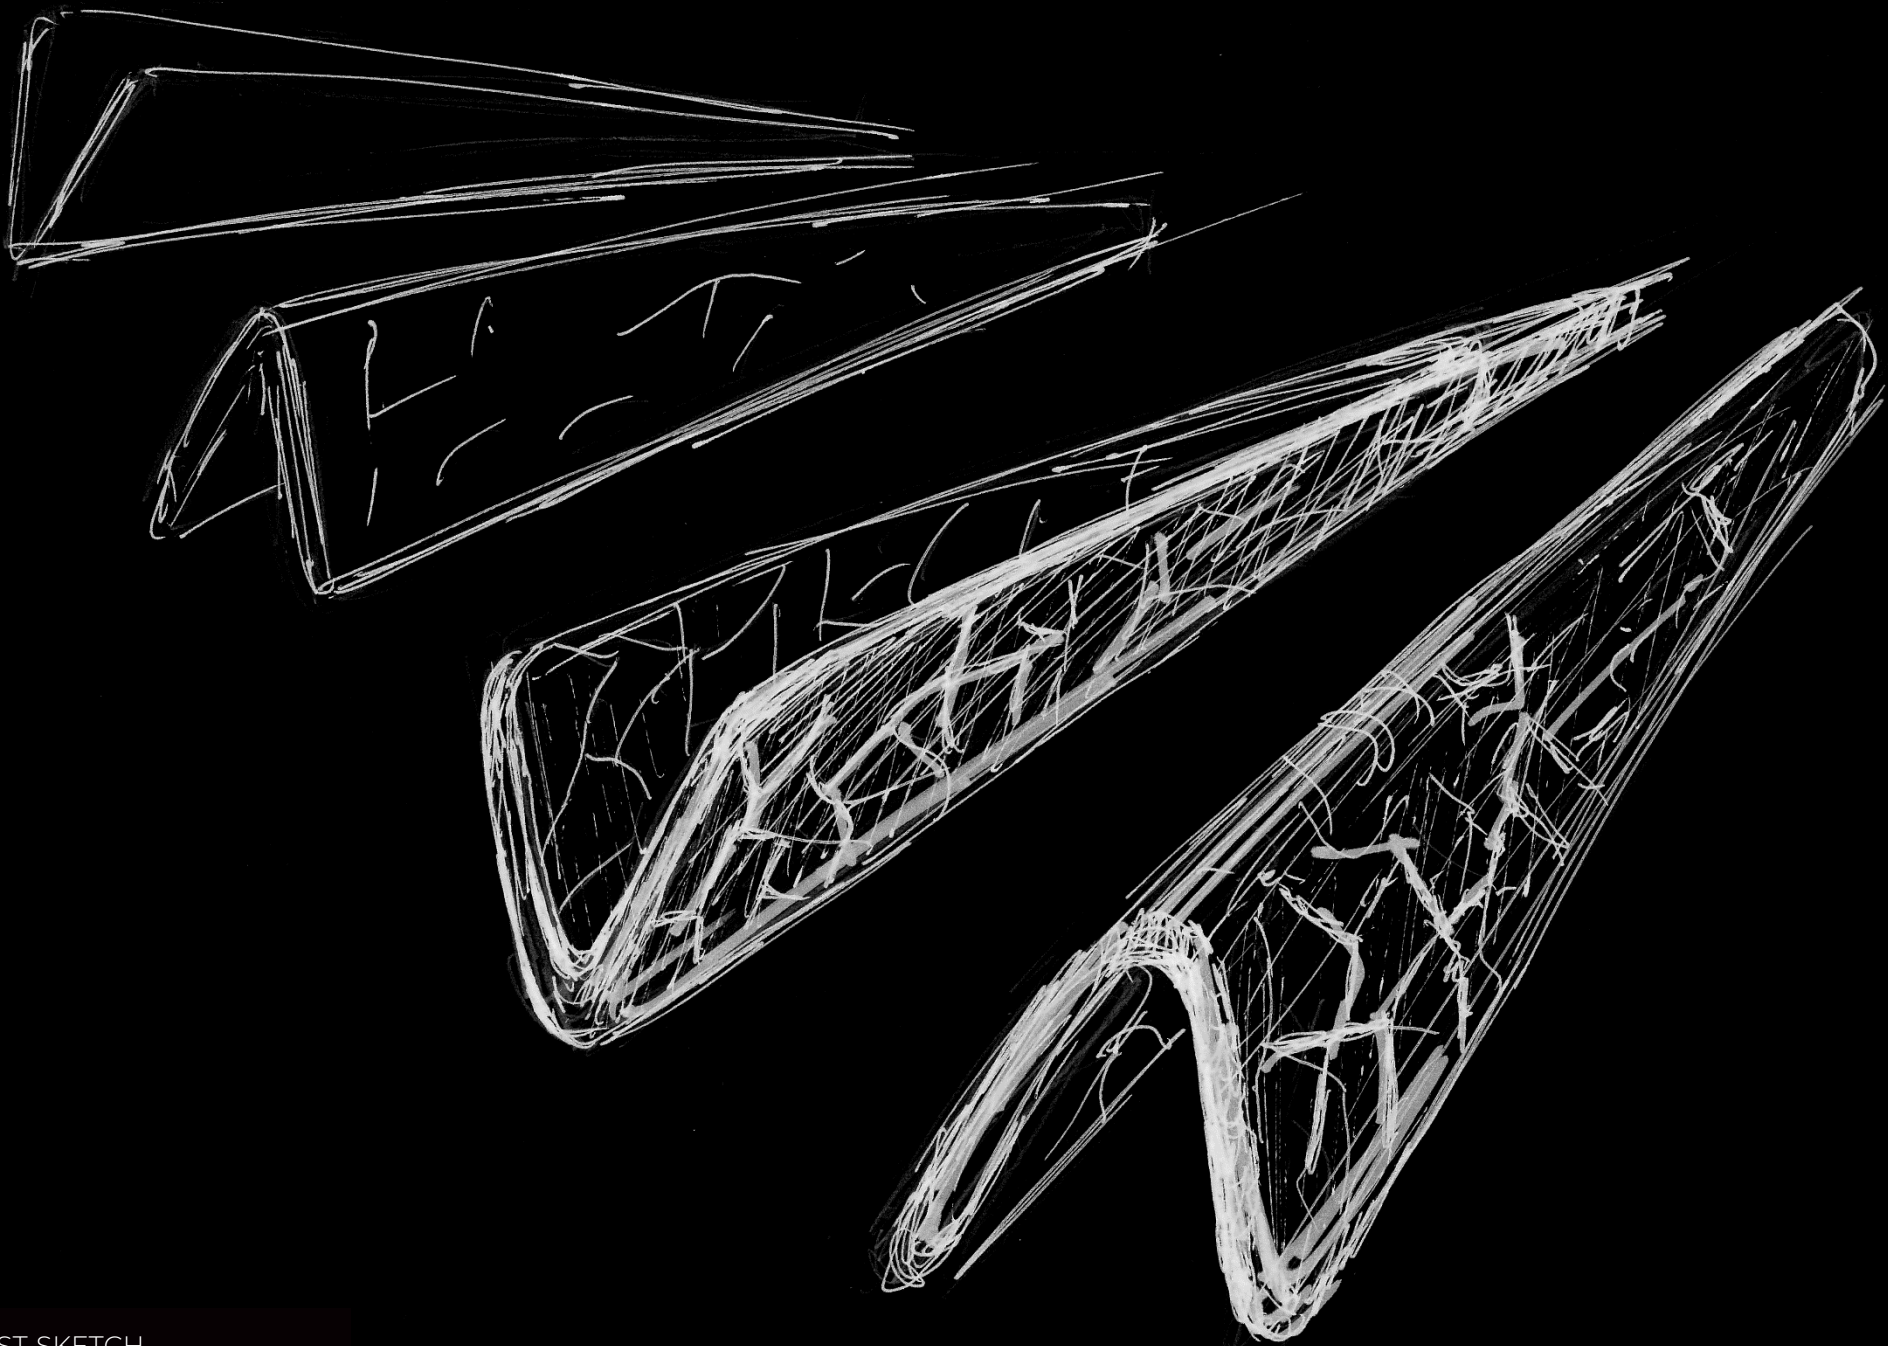

SANS  SOUCI

THE STORY ABOUT
VICA VERSA

VICE VERSA

Spectacular masterpiece introducing a contrast of various technologies. Soft blend of gold nano-coating with crystal glass accentuated with a texturized touch on slumped glass. Combination of deep gold color, imprints and its transparent sections, together with its grandiose installment, make this masterpiece bold and majestic.

DIMENSIONS Dia 4600×H 4300 mm

METALFINISH polished stainless steel

LIGHTSOURCE LED GU10

COMPONENTS slumped flat glass, optical pattern, metal coated

DESIGNER Jiří Křišica

FIRST SKETCH

FIRST SKET

VISUALISATION

VISUALISATION

VISUALISATION

PRODUCTION

PRODUCTION

TOP VIEW

INSTALATION

SANS SOUCI

SANS SOUCI