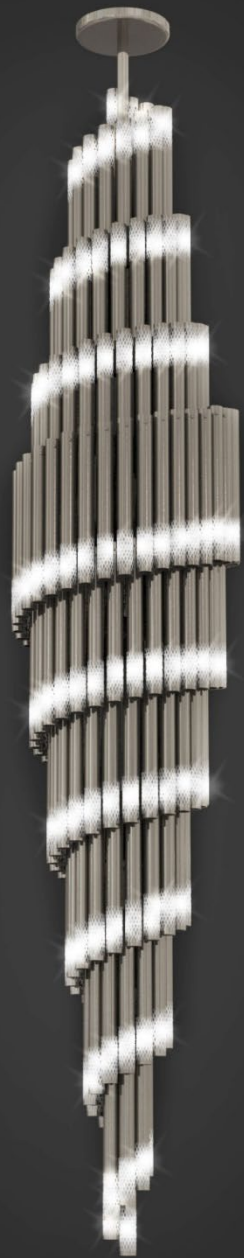

SANS  SOUCI

THE STORY
ABOUT
SYMPHONY

SYMPHONY

The basic idea behind the refined crystal tubes is the combination of metal coating and cutting, which, by themselves, are two commonly used techniques. By combining them, a new, unique pattern is created. As the coating is gradually cut off, the diamond pattern is imbued with a delicate golden gradient that crowns the entire concept.

FIRST SKETCH

OPTIONS AND COLOURS

OPTIONS

CEILING FIXTURE

Dia 800 x H 2100 mm

CEILING FIXTURE

W 2380 x H 1550 x D 500 mm

CHANDELIER

VISUALISATION

VISUALISATION

VISUALISATION

VISUALISATION

VISUALISATION

VISUALISATION

VISUALISATION

VISUALISATION

VISUALISATION

SYMPHONY
MAISON & OBJET
2016

SYMPHONY

SYMPHONY

SYMPHONY

AK

G

MAISON&OBJET
I PROJETS I