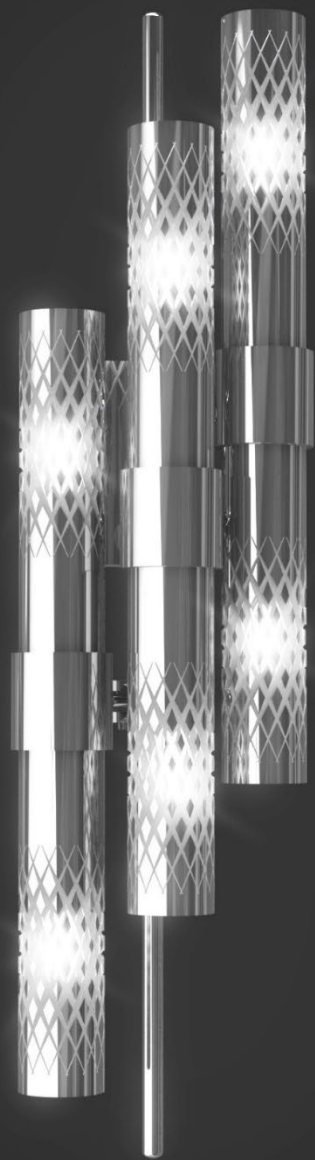

SANS  SOUCI

THE STORY
ABOUT
SYMPHONY

SYMPHONY

The basic idea behind the refined crystal tubes is the combination of metal coating and cutting, which, by themselves, are two commonly used techniques. By combining them, a new, unique pattern is created. As the coating is gradually cut off, the diamond pattern is imbued with a delicate golden gradient that crowns the entire concept.

VISUALISATION

VISUALISATION

VISUALISATION

VISUALISATION

VISUALISATION

VISUALISATION

VISUALISATION

VISUALISATION

VISUALISATION

SYMPHONY
MAISON & OBJET
2016

SYMPHONY

SYMPHONY

SYMPHONY

AK

G

MAISON&OBJET
I PROJETS I