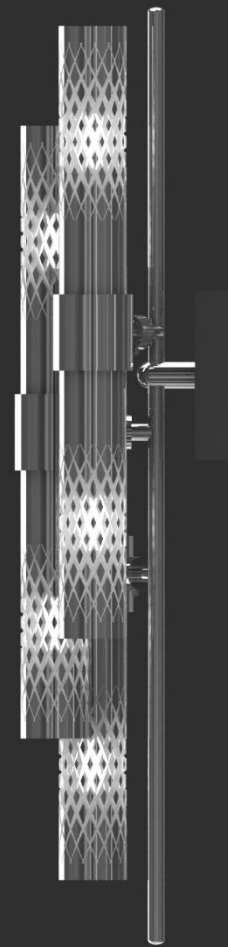

SANS  SOUCI

THE STORY
ABOUT
SYMPHONY

SYMPHONY

The basic idea behind the refined crystal tubes is the combination of metal coating and cutting, which, by themselves, are two commonly used techniques. By combining them, a new, unique pattern is created. As the coating is gradually cut off, the diamond pattern is imbued with a delicate golden gradient that crowns the entire concept.

FIRST SKETCH

OPTIONS AND COLOURS

OPTIONS

CEILING FIXTURE

Dia 800 x H 2100 mm

CEILING FIXTURE

W 2380 x H 1550 x D 500 mm

CHANDELIER

Dia 1060 x H 880 mm

WALL SCONCE

D 80 x H 420 mm

COLOURS

GOLD
NANOCOATING

ROSEGOLD
NANOCOATING

SILVER
NANOCOATING

TITAN BLUE
NANOCOATING

VISUALISATION

VISUALISATION

VISUALISATION

VISUALISATION

VISUALISATION

VISUALISATION

VISUALISATION

VISUALISATION