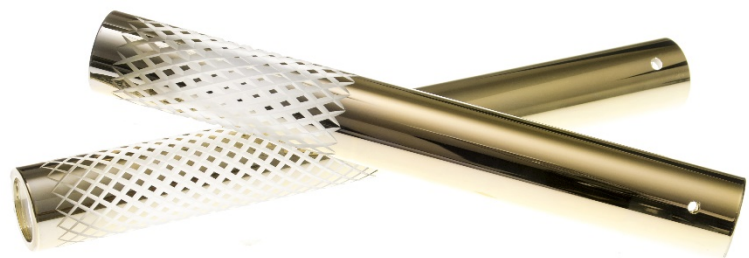

SANS  SOUCI

THE STORY
ABOUT
SYMPHONY

SYMPHONY

The basic idea behind the refined crystal tubes is the combination of metal coating and cutting, which, by themselves, are two commonly used techniques. By combining them, a new, unique pattern is created. As the coating is gradually cut off, the diamond pattern is imbued with a delicate golden gradient that crowns the entire concept.

Dia 1060 x H 880 mm

WALL SCONCE

D 80 x H 420 mm

COLOURS

GOLD
NANOCOATING

ROSEGOLD
NANOCOATING

SILVER
NANOCOATING

TITAN BLUE
NANOCOATING