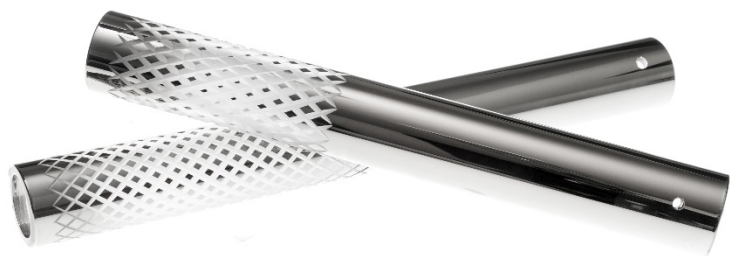

SANS  SOUCI

THE STORY
ABOUT
SYMPHONY

SYMPHONY

The basic idea behind the refined crystal tubes is the combination of metal coating and cutting, which, by themselves, are two commonly used techniques. By combining them, a new, unique pattern is created. As the coating is gradually cut off, the diamond pattern is imbued with a delicate golden gradient that crowns the entire concept.

Dia 1060 x H 880 mm

WALL SCONCE

D 80 x H 420 mm

COLOURS

GOLD
NANOCOATING

ROSEGOLD
NANOCOATING

SILVER
NANOCOATING

TITAN BLUE
NANOCOATING