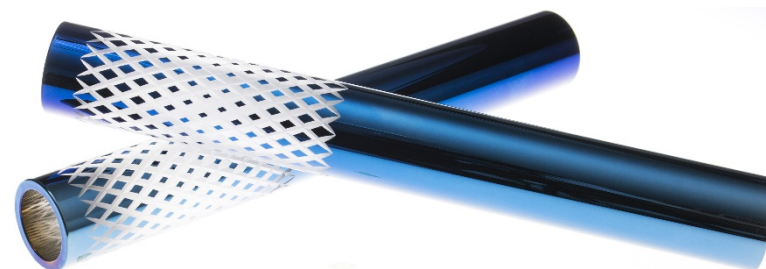

SANS  SOUCI

THE STORY
ABOUT
SYMPHONY

SYMPHONY

The basic idea behind the refined crystal tubes is the combination of metal coating and cutting, which, by themselves, are two commonly used techniques. By combining them, a new, unique pattern is created. As the coating is gradually cut off, the diamond pattern is imbued with a delicate golden gradient that crowns the entire concept.

Dia 1060 x H 880 mm

WALL SCONCE

D 80 x H 420 mm

COLOURS

GOLD
NANOCOATING

ROSEGOLD
NANOCOATING

SILVER
NANOCOATING

TITAN BLUE
NANOCOATING