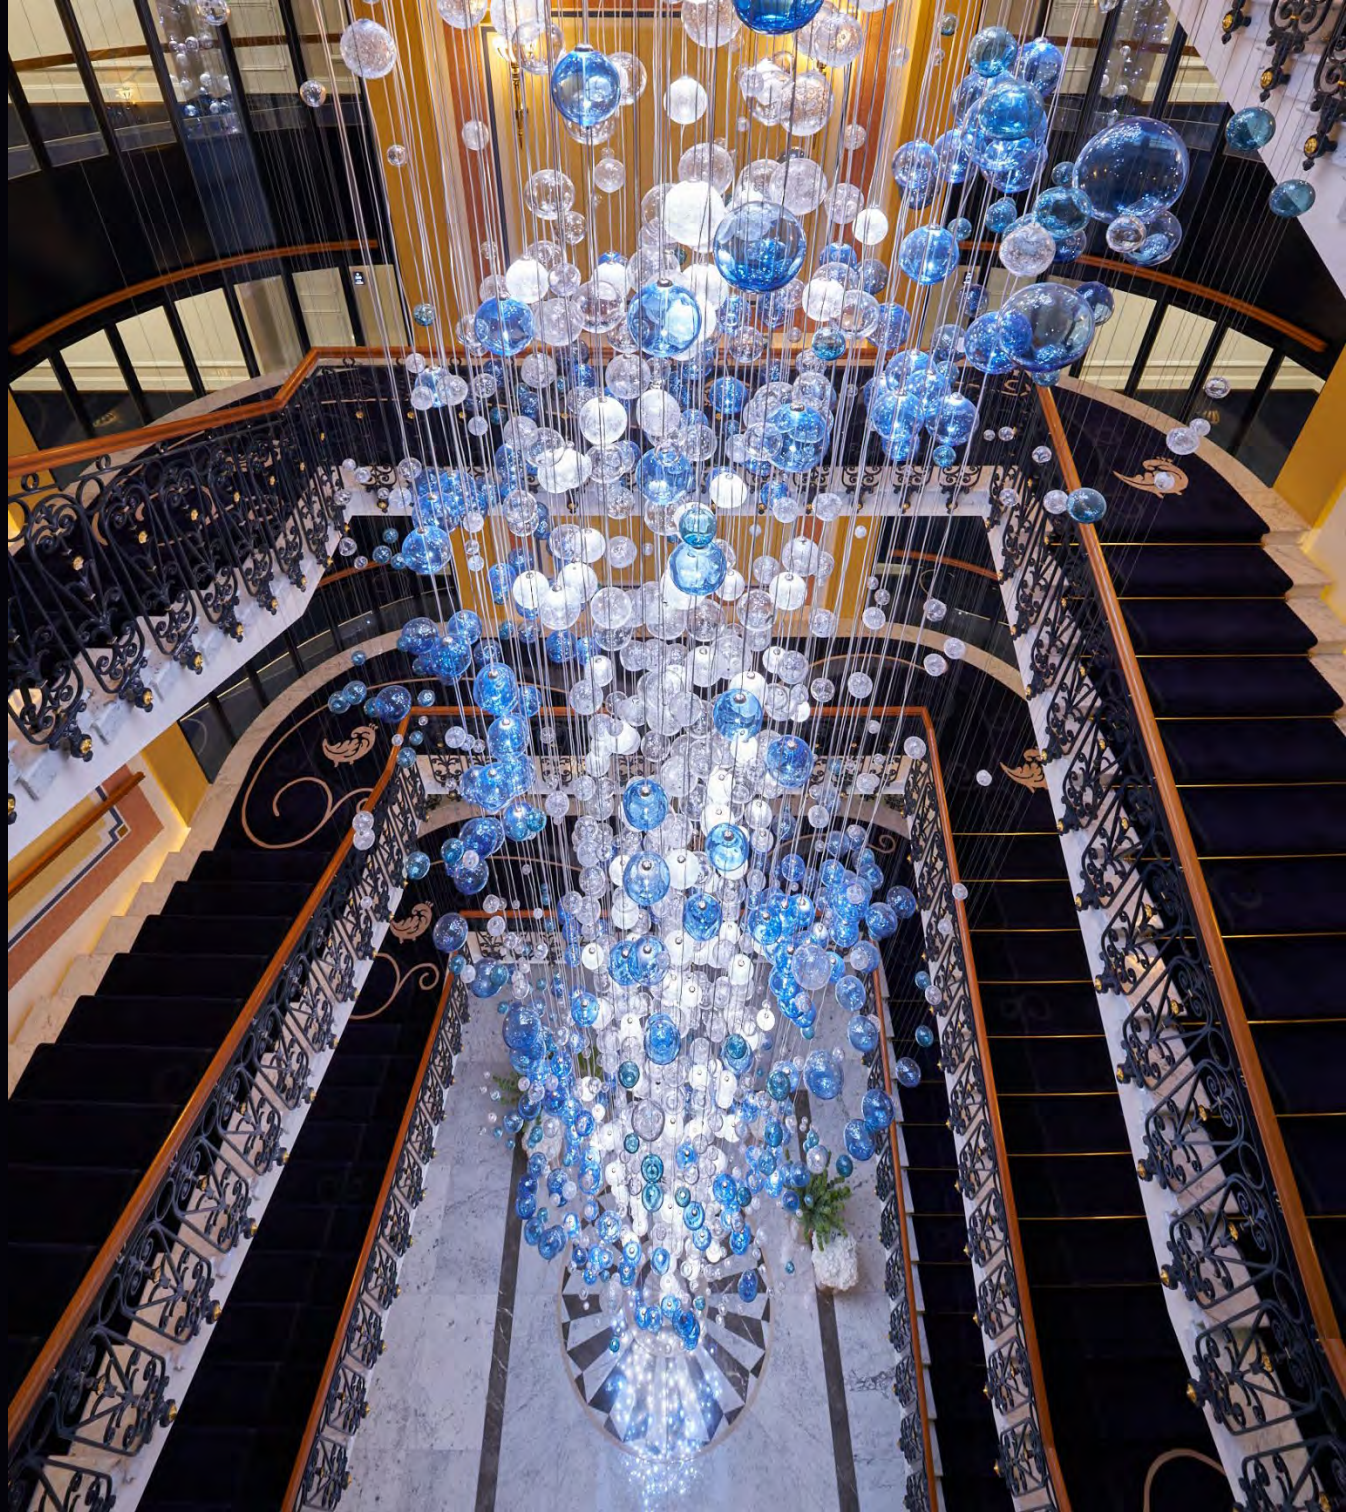

SANS  SOUCI

THE STORY  
ABOUT  
GRAND RESORT  
BAD RAGAZ

More than 10 various lighting designs in 1 project. Including the 18 metres long glass waterfall dynamically illuminates and intersects the entire space from the roof top to the ground floor of this beautiful resort in Switzerland.