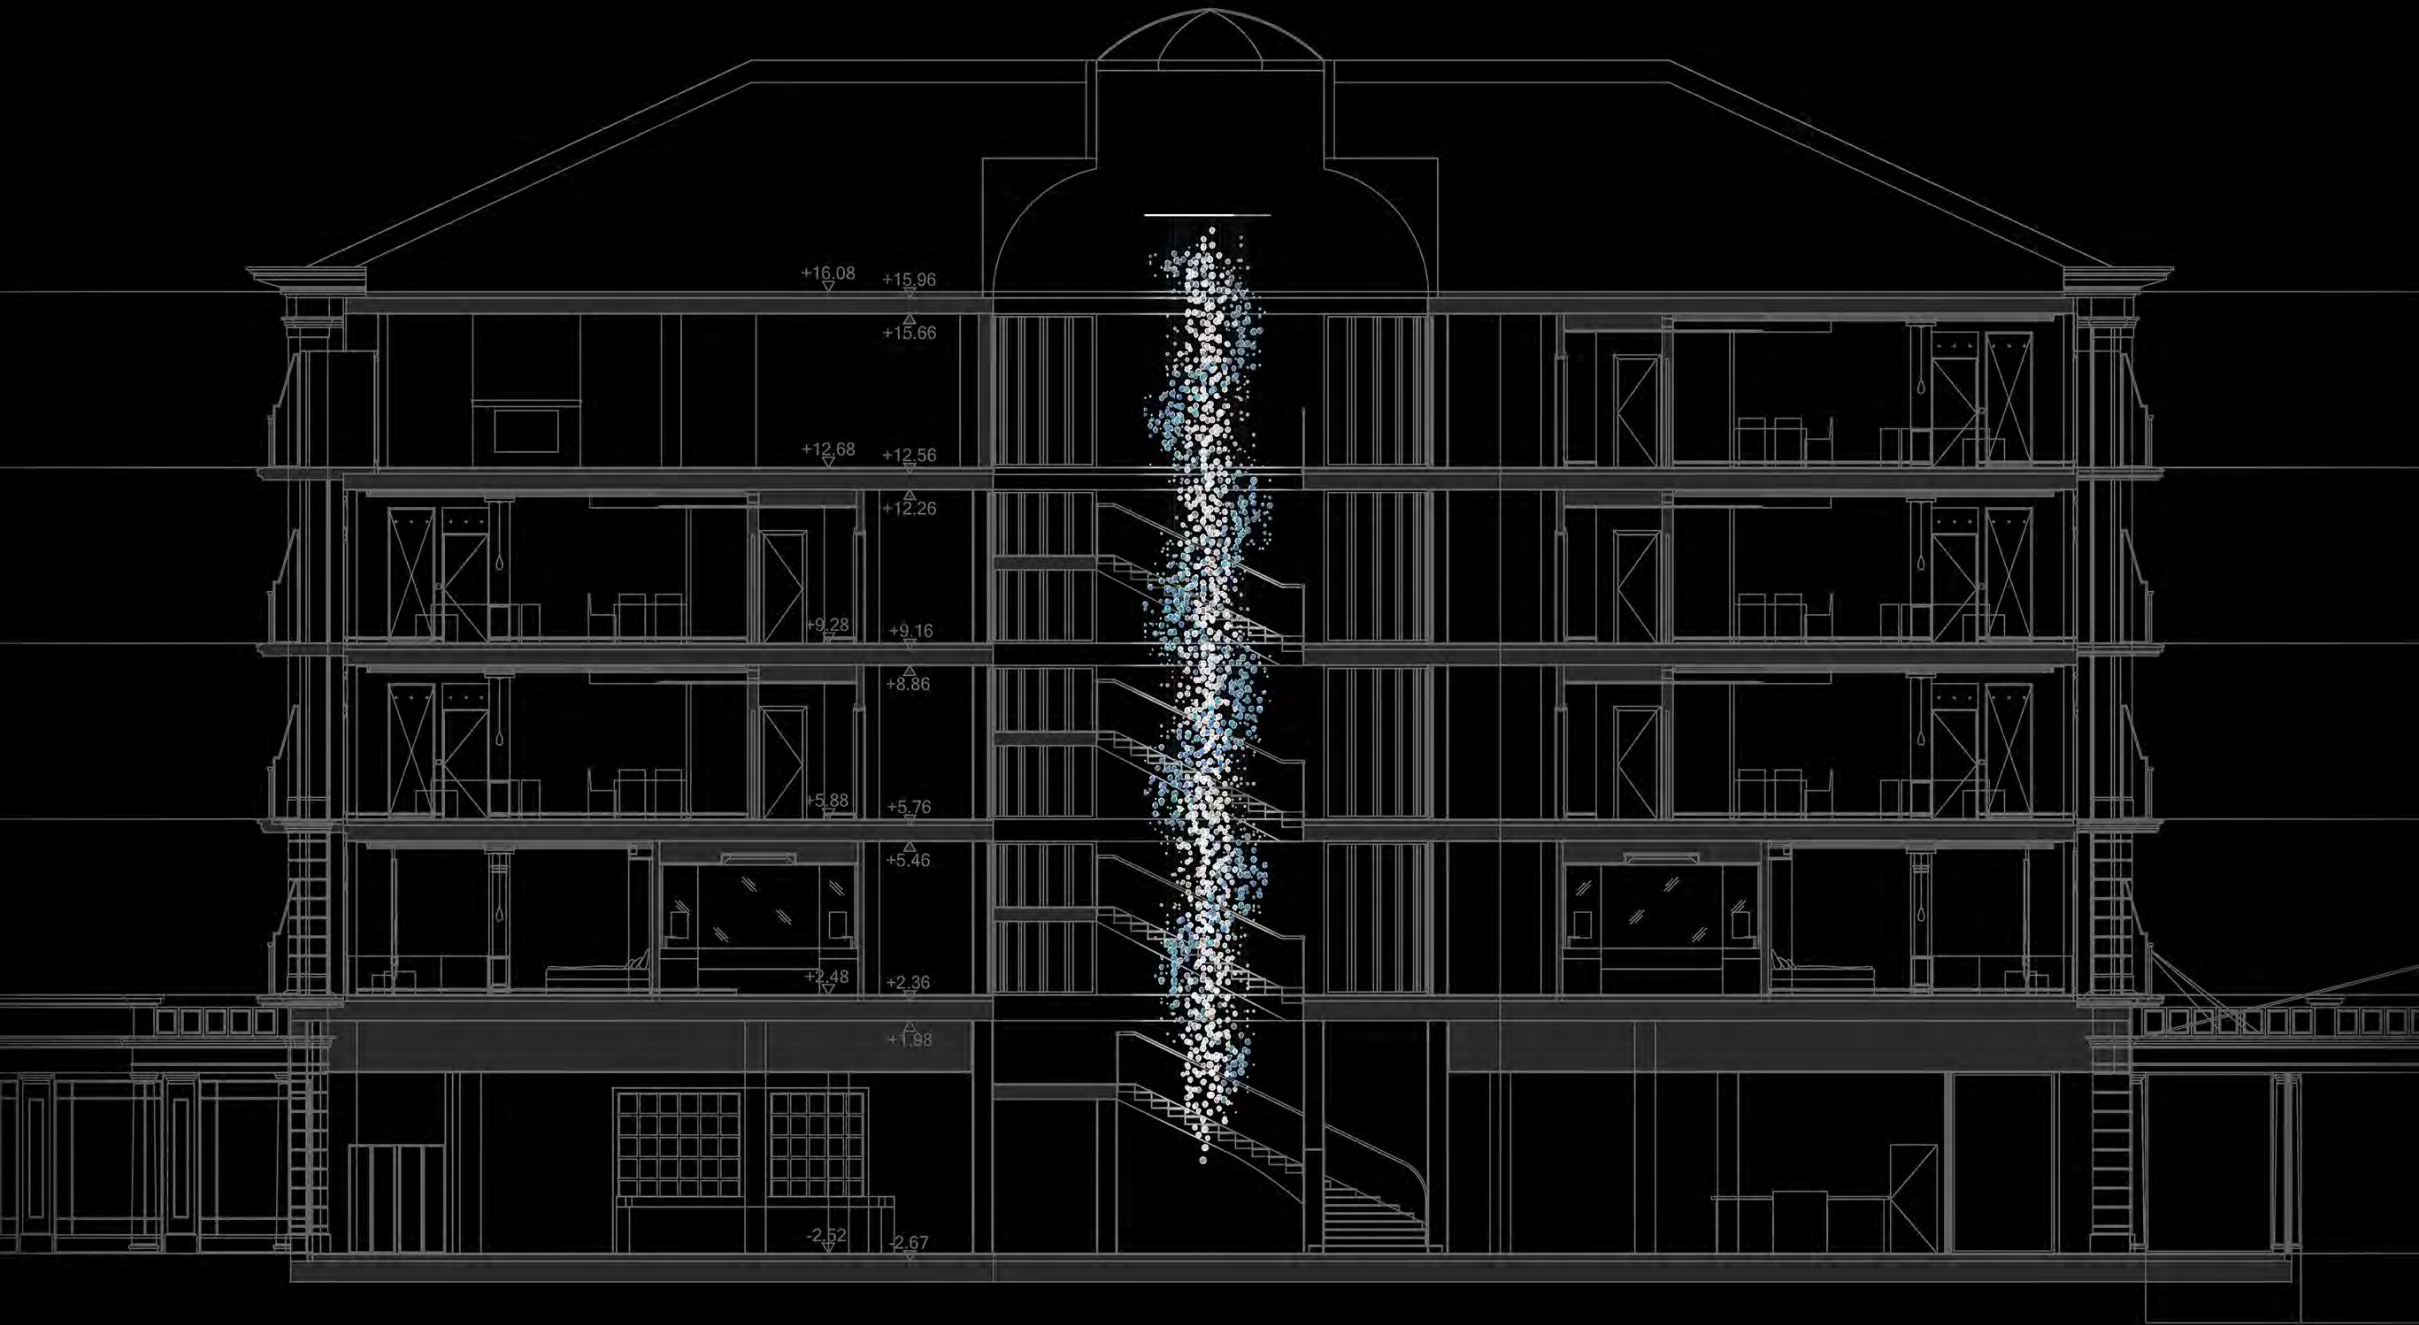

SANS  SOUCI

THE STORY  
ABOUT  
GRAND RESORT  
BAD RAGAZ

More than 10 various lighting designs in 1 project. Including the 18 metres long glass waterfall dynamically illuminates and intersects the entire space from the roof top to the ground floor of this beautiful resort in Switzerland.

**DESIGNER** Martin Lukačka

INSPIRATION

REALISATION

# LOBBY CHANDELIER - AUTUMN

**DIMENSIONS** L 1200 x W 700 x H 2140 mm

**METALFINISH** polished stainless steel

**LIGHTSOURCE** GU10 Spotlights SORAA with filters

**COMPONENTS** handblown glass leaves, clear & nanocoated