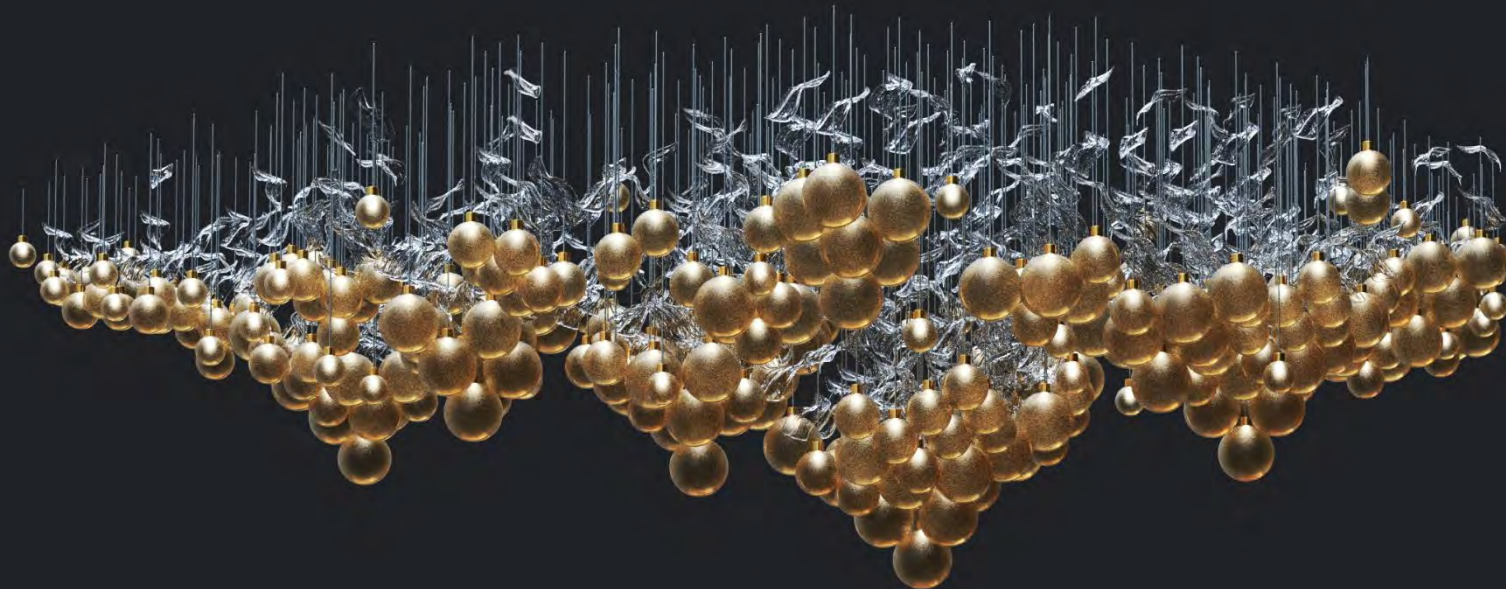

VISUALISATION